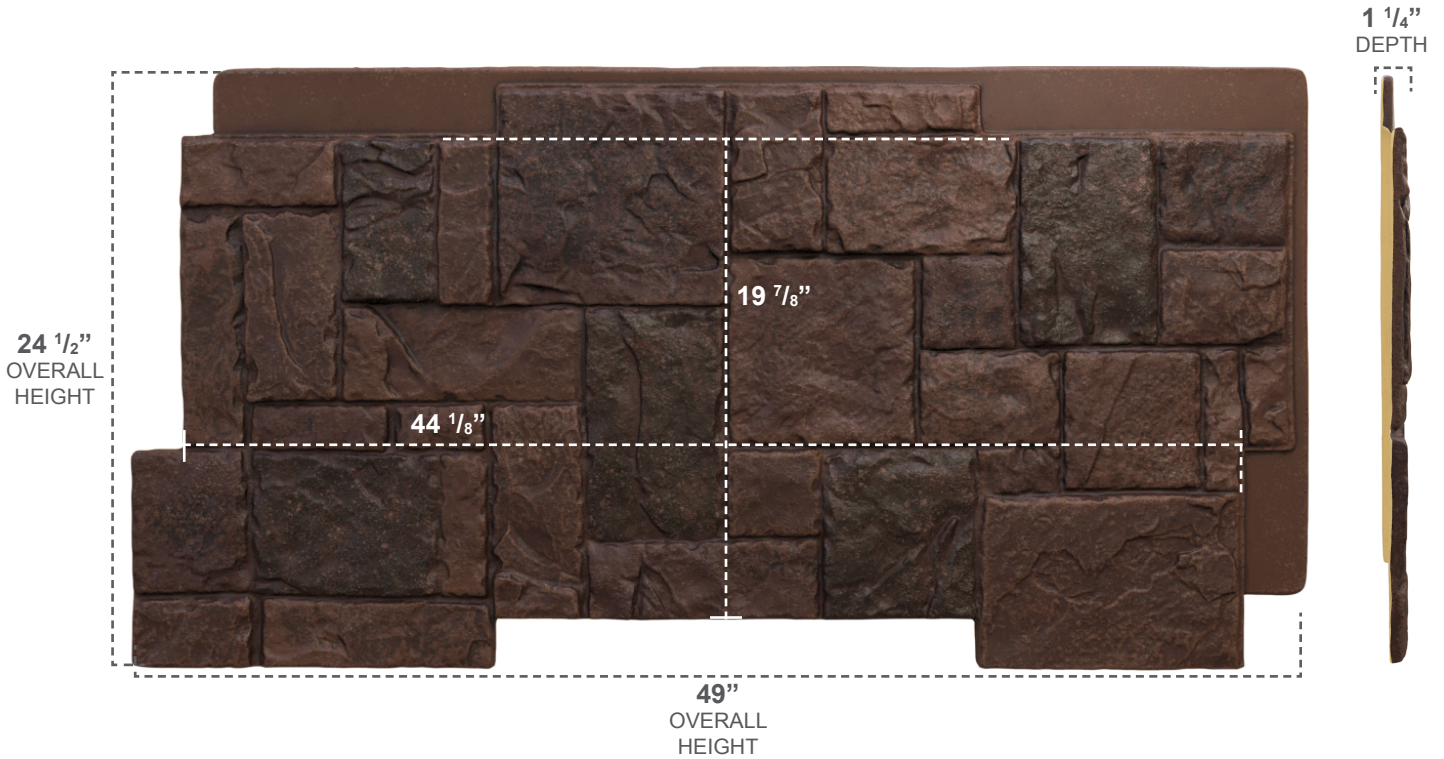

STONEWALL FAUX STONE PANELS

CASTLE ROCK

COLOR	WIDTH	HEIGHT	DEPTH
DEEP CREEK	49"	24 1/2"	1 1/4"

OTHER FINISH OPTIONS

CANYON BROWN

COLFAX

SEDONA

SLATE GRAY

SMOKEY RIDGE

.....
OVER 20 MORE
OPTIONS TO
CHOOSE FROM